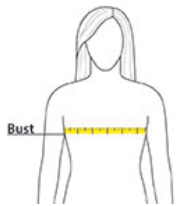

Sketches

front

back

SPEC SHEET + MEASUREMENTS

PORT AUTHORITY

Port Authority® Women's Long Sleeve Easy Care Shirt.
L608

PRODUCT MEASUREMENTS

	XS	S	M	L	XL	XXL	3XL	4XL	5XL	6XL
Bust	18 1/2	19 1/2	20 1/2	22	23 1/2	25	27	29	31	33
Sleeve Length	31 1/2	32	32 1/2	33 1/8	33 3/4	34 3/8	34 3/4	35 1/8	35 1/4	35 1/4
Body Length at Back	27	27 1/2	28	28 1/2	29	29 1/2	30	30 1/2	31	31 1/2

Bust: Measured across the chest one inch below armhole when laid flat.

Sleeve Length: Start at center of neck and measure down shoulder, down sleeve to hem.

Body Length at Back: Measured from high point shoulder to finished hem at back.

SIZE CHARTS

	XS	S	M	L	XL	XXL	3XL	4XL	5XL	6XL
Size	2	4/6	8/10	12/14	16/18	20/22	24/26	28/30	32/34	36/38
Bust	32-34	35-36	37-38	39-41	42-44	45-47	48-51	52-55	56-59	60-63
Arm	30-30 3/4	30 3/4-31 1/2	31 1/2-32	32-32 1/2	32 1/2 - 33	33-33 3/8	33 3/8-33 3/4	33 3/4-34 1/2	34 1/4-34 3/4	34 1/2-35

SPEC SHEET + MEASUREMENTS

PORT AUTHORITY

Port Authority® Women's Long Sleeve Easy Care Shirt.
L608

HOW TO MEASURE

BUST

Measure under the arm and around the fullest part of the bust with arms down, keeping tape horizontal.